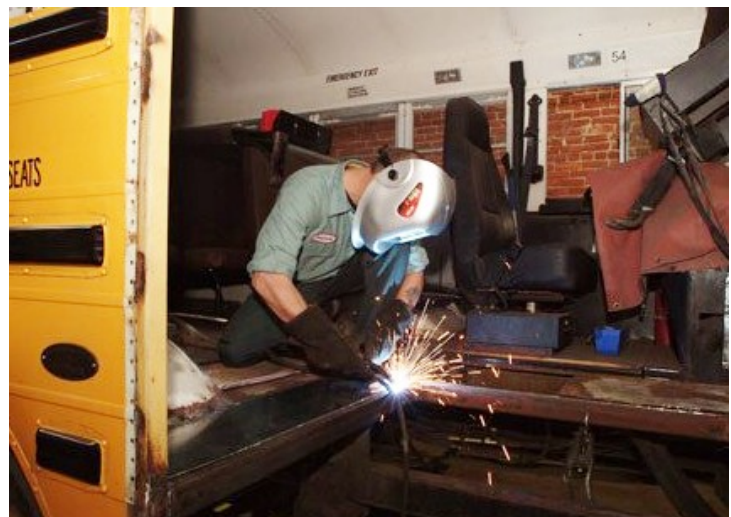

and due to its in-house welding, sheet metal and fabrication capability, Mobile Conversions, Inc. offers the bus fleet industry unique repair techniques heretofore not available to the fleet owner. Some of our bus repair services are listed below:

Lifts:

- Braun
- Ricon
- MTE

Brakes:

- Brake Shoe Replacement
- Brake Pad Replacement
- Brake Caliper Replacement
- Brake Drums
- Brake Lines

Mechanical:

- Engine Replacement
- Transmission Rebuild
- Driveline Repair
- Exhaust System Repair
- Alternators
- Starters
- Power Steering Pumps
- Air Compressor